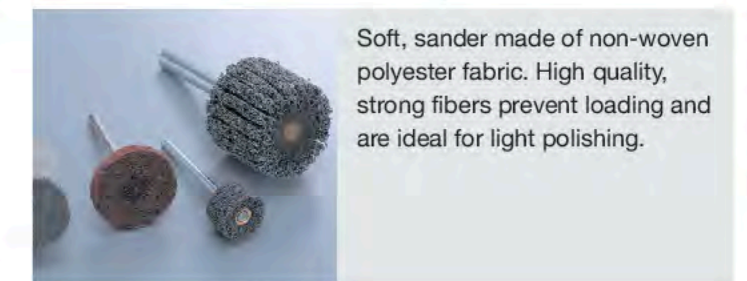

SHANK $\phi 3.0$
3 pcs./pack ⚠ Need to be used dry. (Do not use water or grinding solution)

Grit	48783	48793	48803	48813
#120	48783	48793	48803	48813
#240	48785	48795	48805	48815
#400	48786	48796	48806	48816
#600	48787	48797	48807	48817

SHANK $\phi 6.0$
3 pcs./pack ⚠ Need to be used dry. (Do not use water or grinding solution)

Grit	48823	48833	48843
#120	48823	48833	48843
#240	48825	48835	48845
#400	48826	48836	48846
#600	48827	48837	48847

Diamond / CBN
Carbide Cutters
Specialty Tools
Mounted Points
Rubberized Abrasives
Flap Wheels
Polishing Brushes
Felt Bobs
Abrasive Compounds & Polishing Tools
NSK Exclusive Tools

Diamond / CBN
Carbide Cutters
Specialty Tools
Mounted Points
Rubberized Abrasives
Flap Wheels
Polishing Brushes
Felt Bobs
Abrasive Compounds & Polishing Tools
NSK Exclusive Tools